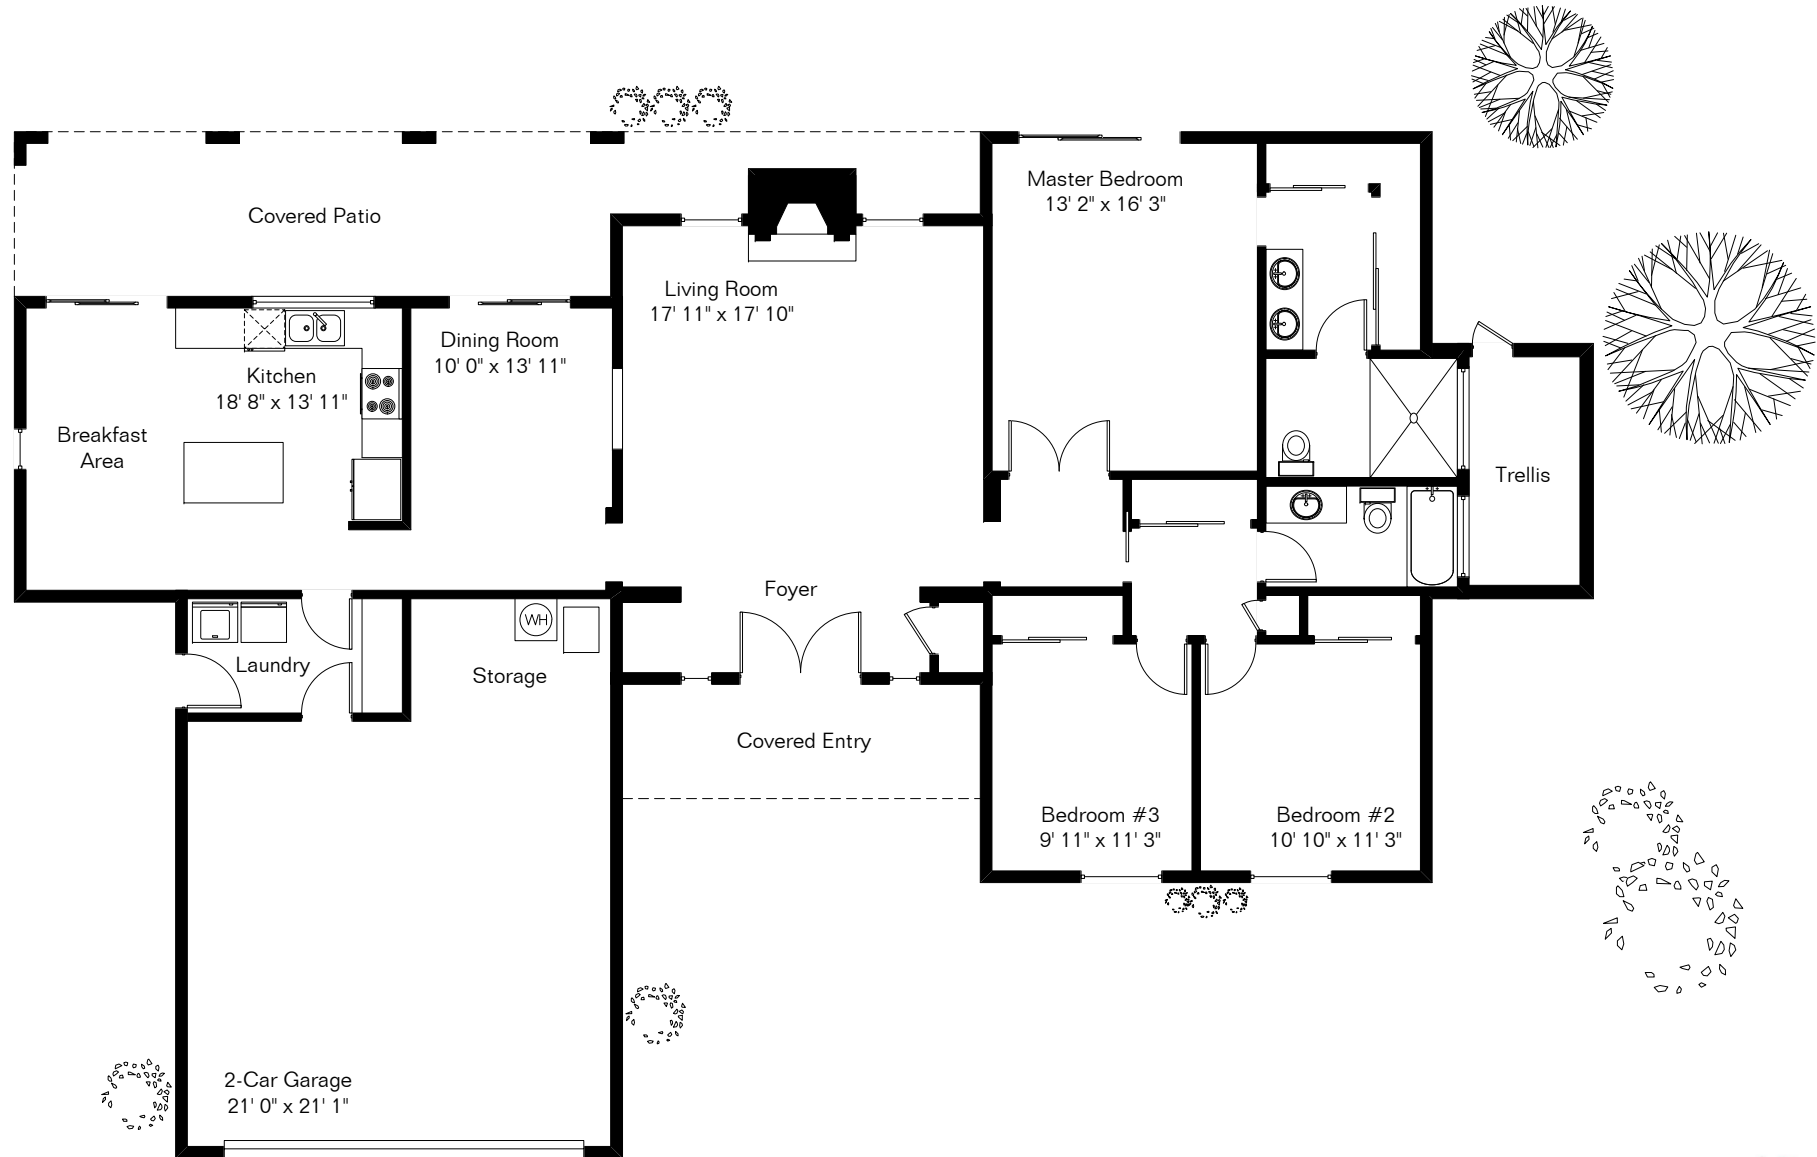

Pool & Spa  
Area

# 1162 E Paseo Pavon

The square footages and room size information are deemed to be reliable but are not guaranteed and should be independently verified.

Site Visit January 2019

Copyright 2019 Floor Plans First! LLC  
All Rights Reserved.

Living Area 1,802 Sq Ft  
Garage 542 Sq Ft

[www.FloorPlansFirst.com](http://www.FloorPlansFirst.com)

Toll Free (877) 887-1500  
Voice (520) 881-1500

Floor Plans First!  
See the Floor Plan First!